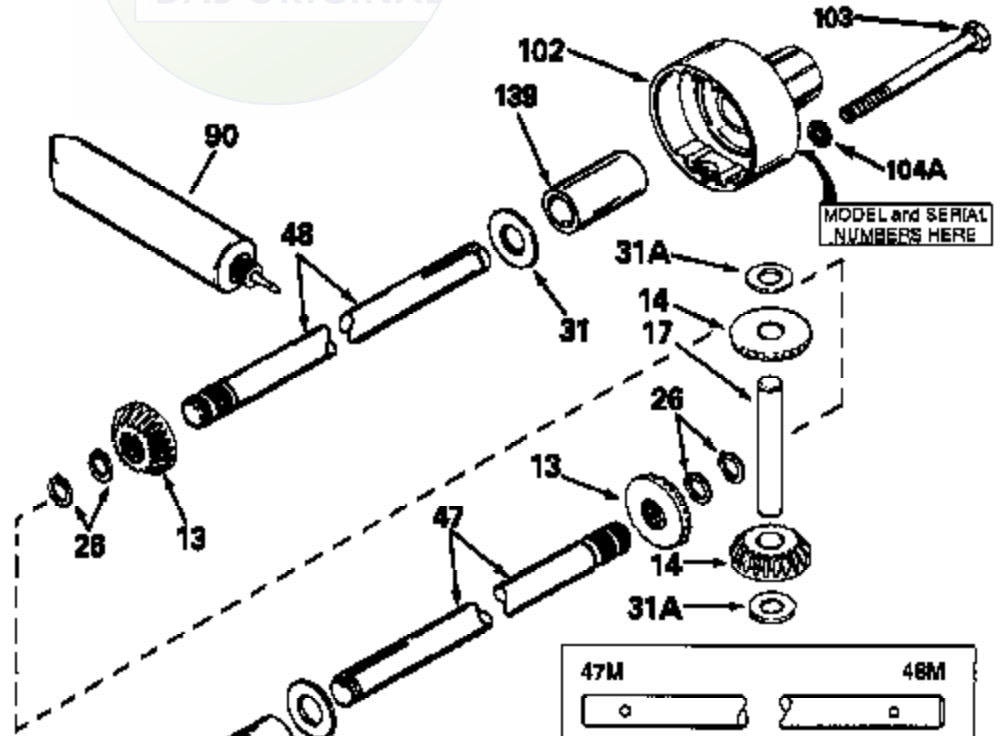

JOIST

SICHER IST DAS:
DAS ORIGINAL

47	48
47A	48A
47B	48B
47C	48C
47D	48D
47E	48E
47H	48H
47L	48L

47M	48M
47P	48P
47R	48R
47V	48V
47W	48W
47X	48X

Ref #	Part Number	Qty	Description
13	778067		Gear, Bevel (16 teeth)
14	778068		Gear, Pinion (16 teeth)
17	786040		Pin, Drive
26	792018		Ring, Retaining
31	780001		Washer (3/4" ID x 1-1/2" OD x 1/16" t hick)
31A	780096		Washer, Thrust
47E	774318		Axle (7-5/8" long)
48E	774326		Axle (9-7/16" long)
82	786043		Sprocket. No Teeth 54. O.D. 8.823
82	786051		Sprocket. No Teeth 60. O.D. 9.841
82	786070		Sprocket. No Teeth 48. O.D. 7.920
82	786041A		Sprocket. No Teeth 45. O.D. 7.389
82	786042	100-179A	Sprocket. No Teeth 40. O.D. 6.650
90	788067B	Peerless	Grease (32 oz. bottle Bentonite greas e)
101	774344		Differential Carrier Hsg (Incl. 137)
102	774345		Differential Carrier Hsg (Incl. 139)
103	792041		Screw, 5/16-18 x 3-3/4"
104A	792061		Washer, Flat, 5/16"
104	792042		Nut, Lock, 5/16-18 (Use as required)
137	780077		Bushing (3/4" ID x 1-1/16" OD x 2-1/1 6" long)
139	780077		Bushing (3/4 ID x 1-1/16" OD x 2-1/16 " long)