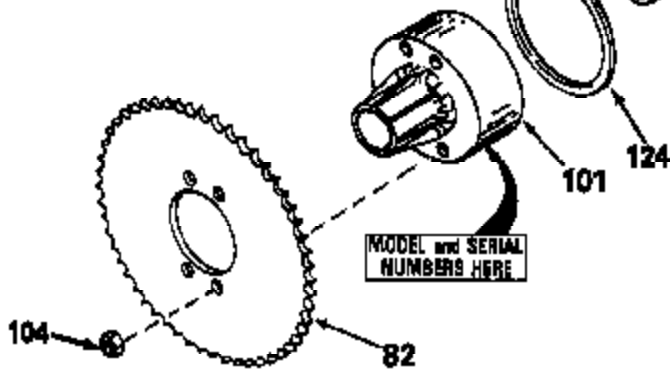

JOIST

SICHER IST DAS:
DAS ORIGINAL

47	48
47A	48A
47B	48B
47C	48C
47D	48D
47E	48E
47H	48H
47L	48L

47M	48M
47P	48P
47R	48R
47V	48V
47W	48W
47X	48X

Ref #	Part Number	Qty	Description
13	778067		Gear, Bevel (16 teeth)
14	778068		Gear, Pinion (16 teeth)
17	786040		Pin, Drive
26	792018		Ring, Retaining
31	780001		Washer (3/4" ID x 1-1/2" OD x 1/16" t hick)
31A	780096		Washer, Thrust
47E	774318		Axle (7-5/8" long)
48E	774326		Axle (9-7/16" long)
82	786043		Sprocket. No Teeth 54. O.D. 8.823
82	786051		Sprocket. No Teeth 60. O.D. 9.841
82	786070		Sprocket. No Teeth 48. O.D. 7.920
82	786041A		Sprocket. No Teeth 45. O.D. 7.389
82	786042	100-179A	Sprocket. No Teeth 40. O.D. 6.650
90	788067B	Peerless	Grease (32 oz. bottle Bentonite greas e)
101	774344		Differential Carrier Hsg (Incl. 137)
102	774345		Differential Carrier Hsg (Incl. 139)
103	792041		Screw, 5/16-18 x 3-3/4"
104A	792061		Washer, Flat, 5/16"
104	792042		Nut, Lock, 5/16-18 (Use as required)
137	780077		Bushing (3/4" ID x 1-1/16" OD x 2-1/1 6" long)
139	780077		Bushing (3/4 ID x 1-1/16" OD x 2-1/16 " long)